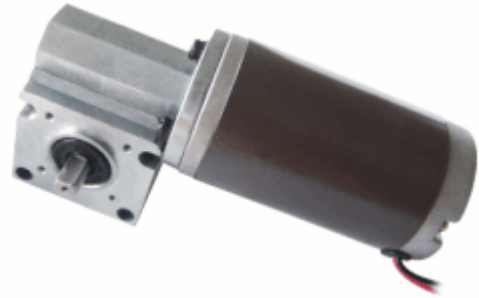

The PMDC motor has such features: low noise, and with the inside brush rocker constructional feature, long-using time, small vibration.

| Type | Rated voltage V | No-load speed r/min | Rated current A | Rated torque mN.m | Rated speed r/min | Rated power W |
|------------------|-----------------|---------------------|-----------------|-------------------|-------------------|---------------|
| 63ZY24-40/63WJ10 | 24 | 300 | 4,5 | 1470 | 260 | 40 |
| 63ZY48-45/63WJ10 | 48 | 315 | 2,5 | 1500 | 285 | 45 |