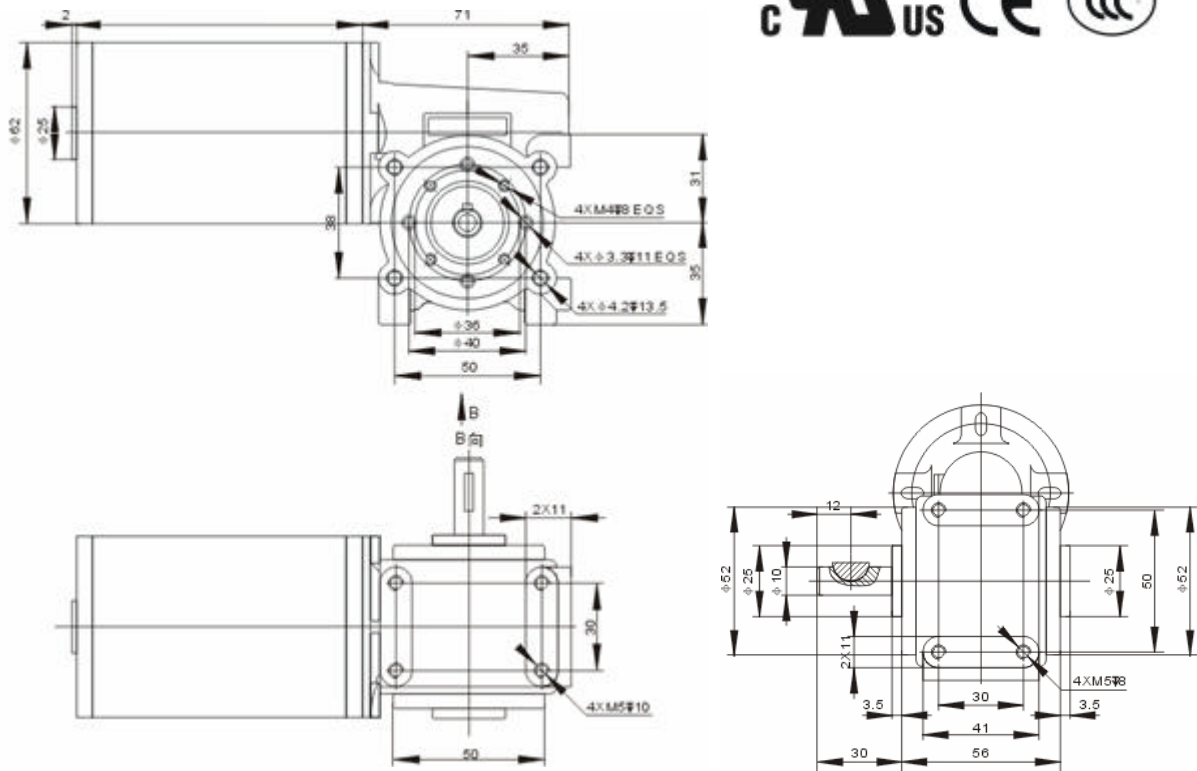

The PMDC motor has such features: low noise, and with the inside brush rocker constructional feature, long-using time, small vibration.

| Type | Rated voltage V | No-load speed r/min | Rated current A | Rated torque mN.m | Rated speed r/min | Rated power W |
|------------------|-----------------|---------------------|-----------------|-------------------|-------------------|---------------|
| 63ZY24-40/63WJ10 | 24 | 300 | 4,5 | 1470 | 260 | 40 |
| 63ZY48-45/63WJ10 | 48 | 315 | 2,5 | 1500 | 285 | 45 |